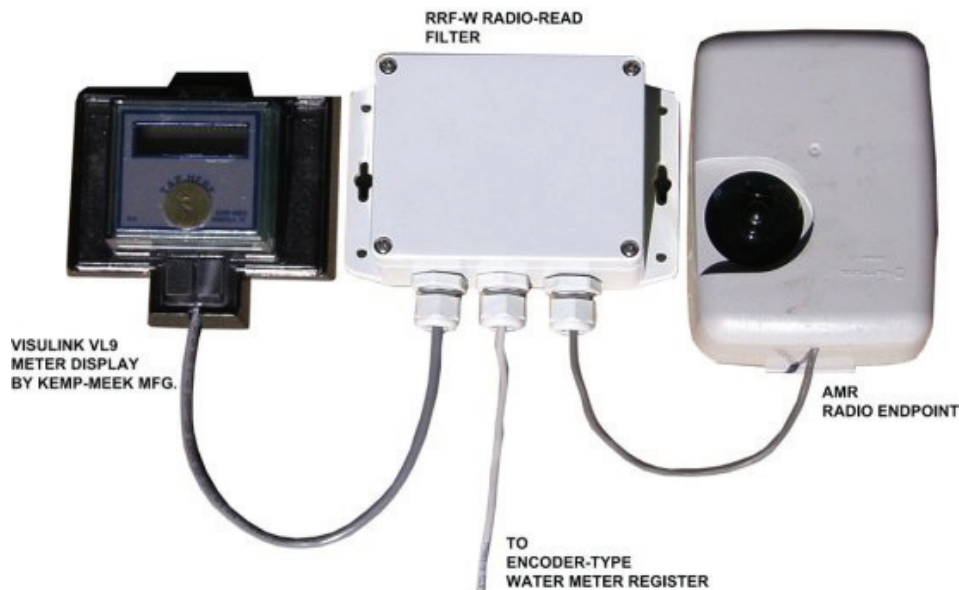

St. Louis, Missouri
10 October 2011.

At many water meter locations, it is desirable to connect the meter to both a meter display unit AND an AMR radio endpoint. A popular meter display unit is the [VisuLink VL9](#) by Kemp-Meek Manufacturing; and example AMR radio endpoints include the [Neptune R900](#), [Sensus MXU](#), [Itron ERT](#), and many others.

Today, SCADAmetrics makes dual water meter-reading possible with the introduction of the RRF-W "Radio-Read Filter, Wall-Mount Version".

The RRF-W is housed within a weatherproof NEMA-4X wall-mountable enclosure; and because it derives all necessary power from the connected meter readers, the RRF-W does not require batteries or an external power supply.

RRF-50-W Radio-Read Filter.

About SCADAmetrics –

SCADAmetrics is the manufacturer of the EtherMeter™ SCADA/Meter Gateway – the device that enables Telemetry and SCADA System Integrators to read municipal and industrial water meters using MODBUS® and Rockwell Automation industrial protocols.