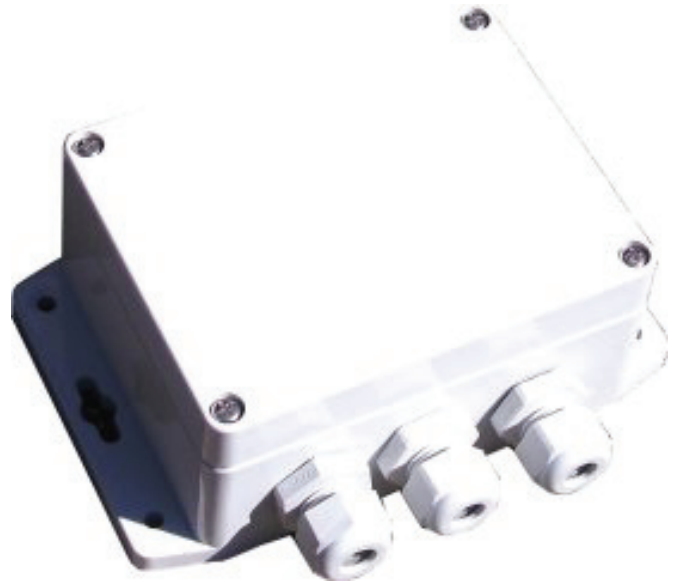

FOR IMMEDIATE RELEASE:

CONTACT:

Jim Mimplitz, SCADAmetrics
1133 Pond Road
Wildwood, MO 63038 USA
Voice: 636.405.7101, Fax: 314.669.6970
scadametrics.com

Outdoor-Rated, Wall-Mountable Radio-Read Filter Introduced.

St. Louis, Missouri
10 October 2011.

At many water meter locations, it is desirable to connect the meter to both a meter display unit AND an AMR radio endpoint. A popular meter display unit is the [VisuLink VL9](#) by Kemp-Meek Manufacturing; and example AMR radio endpoints include the [Neptune R900](#), [Sensus MXU](#), [Itron ERT](#), and many others.

Today, SCADAmetrics makes dual water meter-reading possible with the introduction of the RRF-W "Radio-Read Filter, Wall-Mount Version".

The RRF-W is housed within a weatherproof NEMA-4X wall-mountable enclosure; and because it derives all necessary power from the connected meter readers, the RRF-W does not require batteries or an external power supply.

RRF-50-W Radio-Read Filter.

About SCADAmetrics –

SCADAmetrics is the manufacturer of the EtherMeter™ SCADA/Meter Gateway – the device that enables Telemetry and SCADA System Integrators to read municipal and industrial water meters using MODBUS® and Rockwell Automation industrial protocols.